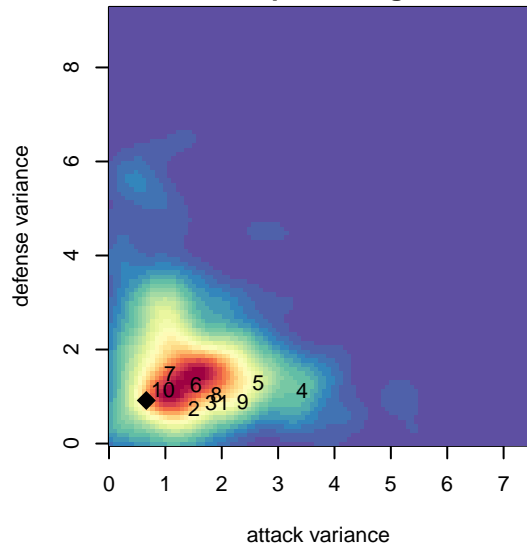

Table Rock Wildcats G02

, OR
 G02 total strength=467
 attack=0.4 defense=0.25

alt names used:
 Table Rock Wildcats
 TRSC Wildcats

Venues played:
 2014 Rogue Memorial GU11 Sierra 9v9
 2014 Adidas Cup GU12

Table Rock Wildcats G02
 Dots are actual minus expected GF (blue circles) and GA (red triangles).
 Blue line is smoothed change in attack strength. Red is smoothed change in defense strength.

**attack and defense variance (black dot)
relative to other teams
and top 10 in region**

Performance relative to 13 month average

Distribution of opponents
 Red = Lose zone, Blue = Win zone, Green = Even
 Black line separates win/lose zones

lot. A=Neither has attack advantage, B=Opponent has both attack and defense advantage, C=Opponent has both attack and defense disadvantage, D=Both have