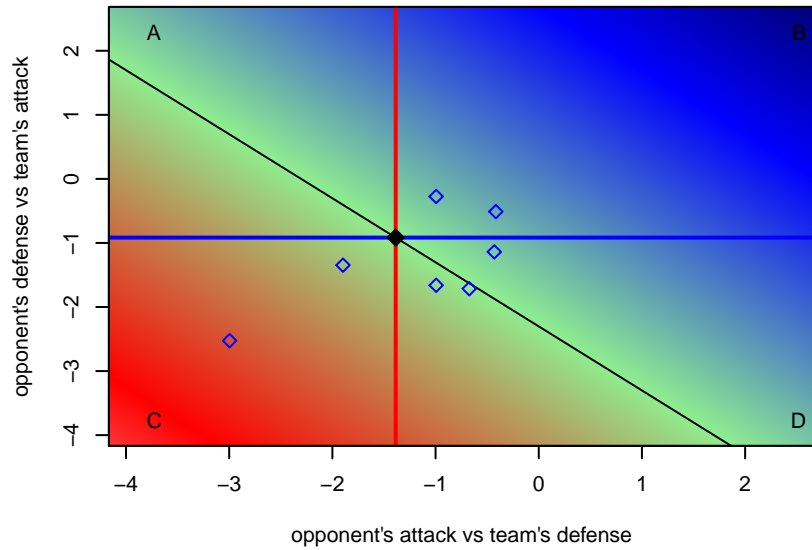

Table Rock Wildcats G02
 Dots are actual minus expected GF (blue circles) and GA (red triangles).
 Blue line is smoothed change in attack strength. Red is smoothed change in defense strength.

**attack and defense variance (black dot)
relative to other teams
and top 10 in region**

**attack and defense rating
relative to others at age
and all opponents in last 13 months**

**attack and defense rating
relative to others at age
and all opponents in last 13 months**

Performance relative to 13 month average

Performance relative to 13 month average

Distribution of opponents
 Red = Lose zone, Blue = Win zone, Green = Even
 Black line separates win/lose zones

lot. A=Neither has attack advantage, B=Opponent has both attack and defense advantage, C=Opponent has both attack and defense disadvantage, D=Both have