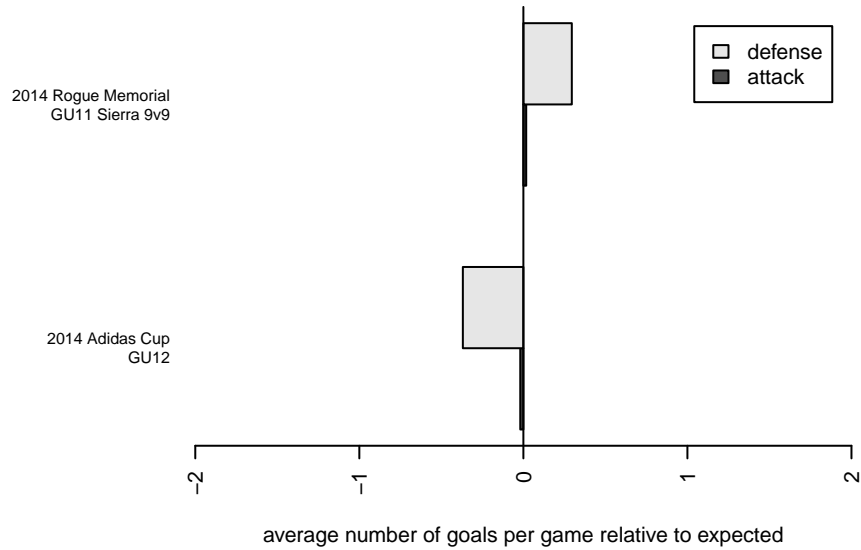

Table Rock Wildcats G02

, OR
 G02 total strength=467
 attack=0.4 defense=0.25

alt names used:
 Table Rock Wildcats
 TRSC Wildcats

Venues played:
 2014 Rogue Memorial GU11 Sierra 9v9
 2014 Adidas Cup GU12

Table Rock Wildcats G02
 Dots are actual minus expected GF (blue circles) and GA (red triangles).
 Blue line is smoothed change in attack strength. Red is smoothed change in defense strength.

**attack and defense variance (black dot)
relative to other teams
and top 10 in region**

**attack and defense rating
relative to others at age
and all opponents in last 13 months**

**attack and defense rating
relative to others at age
and all opponents in last 13 months**

Performance relative to 13 month average

Performance relative to 13 month average

Distribution of opponents
 Red = Lose zone, Blue = Win zone, Green = Even
 Black line separates win/lose zones

lot. A=Neither has attack advantage, B=Opponent has both attack and defense advantage, C=Opponent has both attack and defense disadvantage, D=Both have